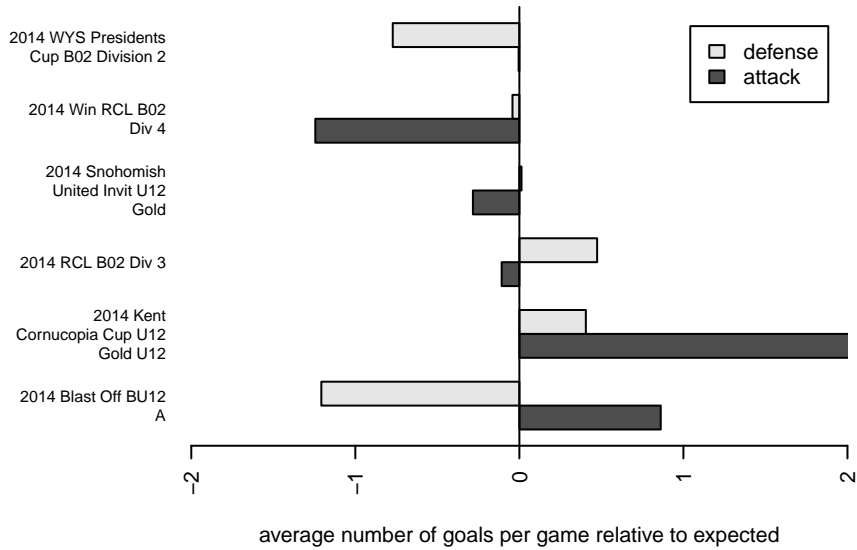

Eastside FC Blue B02

Eastside FC
 Preston, WA
 B02 total strength=489
 attack=0.42 defense=0.27
 fall league = RCL B02 Div 3
 spr league = Win RCL B02 Div 4

alt names used:
 EASTSIDE FC BU12 BLUE
 EASTSIDE FCEASTSIDE FC BU12 BLUE
 Eastside FC B02 Blue
 Eastside FC 02 Blue C
 Eastside FC 02 Blue C
 Eastside FC 02 Blue C

Venues played:
 2013 Challenge Cup B02 Division 3 – Challeng
 2014 Snohomish United Invit U12 Gold
 2014 Kent Cornucopia Cup U12 Gold U12
 2014 Blast Off BU12 A
 2014 RCL B02 Div 3
 2014 Win RCL B02 Div 4
 2014 WYS Presidents Cup B02 Division 2

**attack and defense variance (black dot)
relative to other teams
and top 10 in region**

**attack and defense rating
relative to others at age
and all opponents in last 13 months**

Performance relative to 13 month average