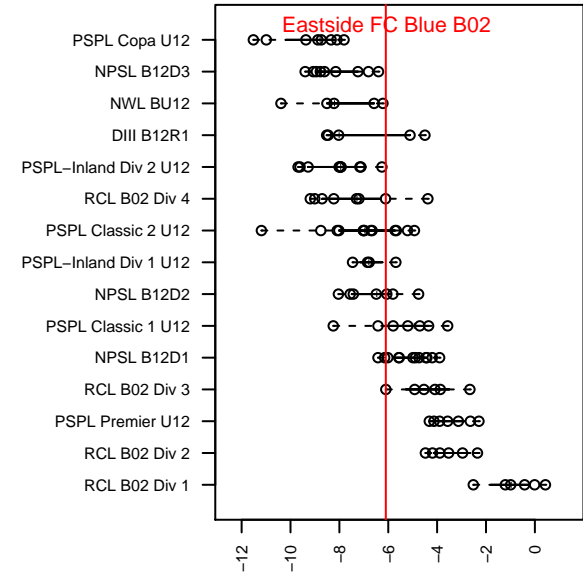

Eastside FC Blue B02

Eastside FC
 Preston, WA
 B02 total strength=489
 attack=0.42 defense=0.27
 fall league = RCL B02 Div 3
 spr league = Win RCL B02 Div 4

alt names used:
 EASTSIDE FC BU12 BLUE
 EASTSIDE FCEASTSIDE FC BU12 BLUE
 Eastside FC B02 Blue
 Eastside FC 02 Blue C
 Eastside FC 02 Blue C
 Eastside FC 02 Blue C

**attack and defense variance (black dot)
relative to other teams
and top 10 in region**

**attack and defense rating
relative to others at age
and all opponents in last 13 months**

Performance relative to 13 month average