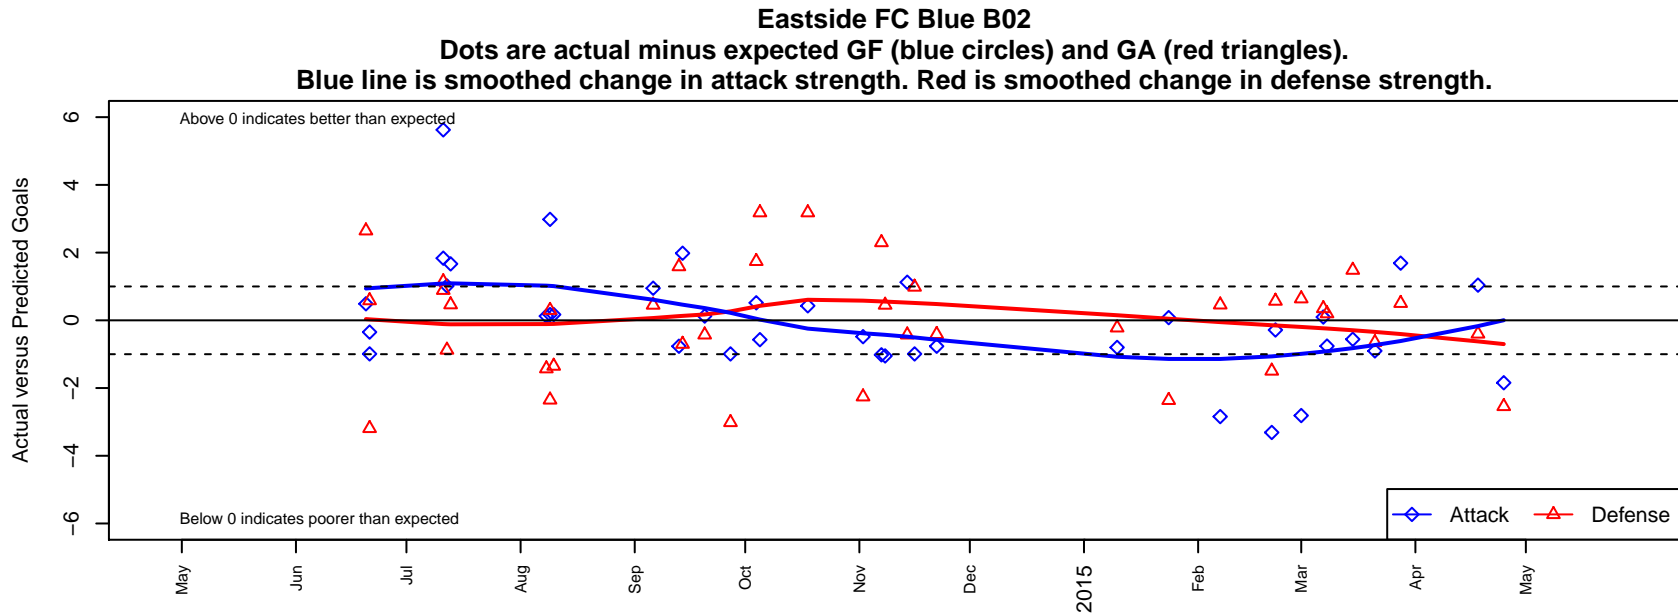

Eastside FC Blue B02

Eastside FC
 Preston, WA
 B02 total strength=489
 attack=0.42 defense=0.27
 fall league = RCL B02 Div 3
 spr league = Win RCL B02 Div 4

alt names used:
 EASTSIDE FC BU12 BLUE
 EASTSIDE FCEASTSIDE FC BU12 BLUE
 Eastside FC B02 Blue
 Eastside FC 02 Blue C
 Eastside FC 02 Blue C
 Eastside FC 02 Blue C

**attack and defense variance (black dot)
relative to other teams
and top 10 in region**

**attack and defense rating
relative to others at age
and all opponents in last 13 months**

Performance relative to 13 month average